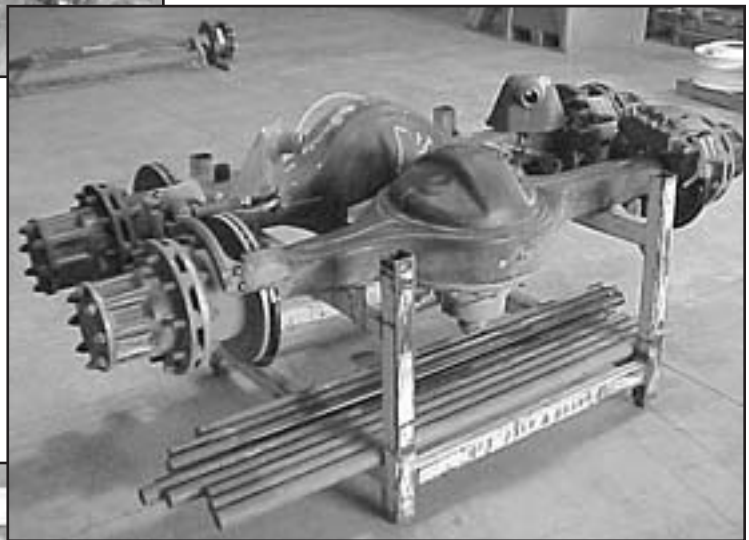

NEW MOBIL PARTS

Mobil Front Axle

LS-P-2001509

Mobil Rear Axle

LS-P-808192 - Rear
LS-W-808193 - Rear

Mobil Hydraulic Lines

NEW! MOBIL PARTS

All original equipment manufacturer's names, drawings, colors and part numbers are used for identification purposes only, and we are in no way implying that any of our products are original equipment parts. All parts are guaranteed to meet with your approval.