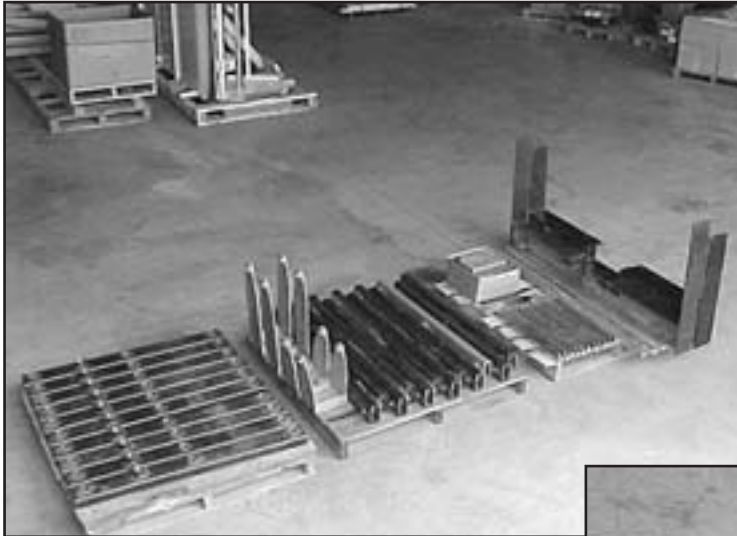

Lacal Equipment Inc.

*Can't find what you need? Call and Ask!
We may be able to find it for you.*

NEW MOBIL PARTS

Mobil 4 & 5 Stage Lift for Dirt Hopper

NEW! MOBIL PARTS