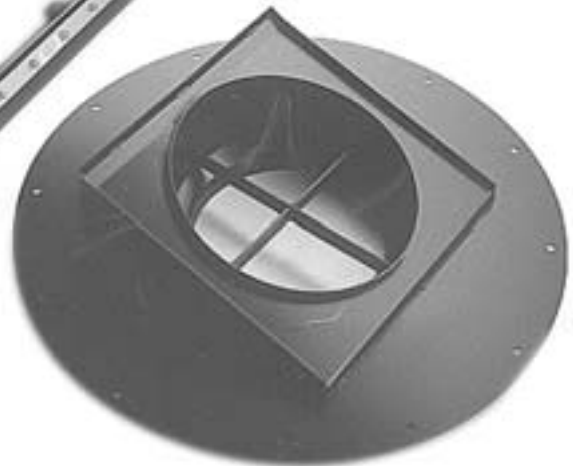

Replacement parts for:
SCHWARZE/MURPHY Sweepers

Can't find what you need? Call and Ask! We may be able to find it for you.

Schwarze/Murphy Parts

Broom Covers

LS-620538

LS-620539

LS-620441

Elevators