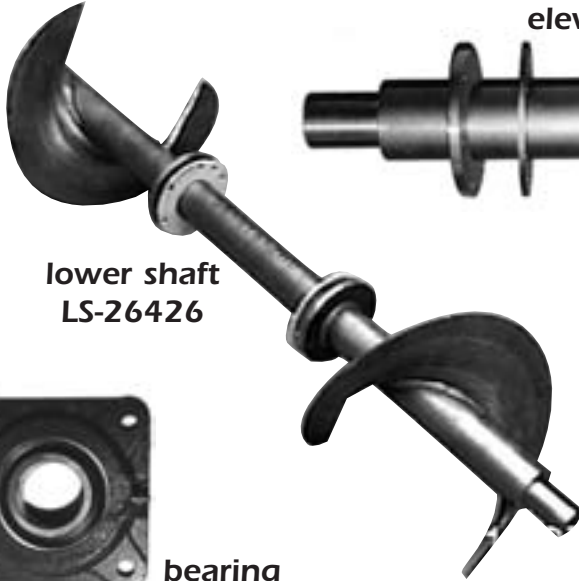

Impeller

LS-521951

All original equipment manufacturer's names, drawings, colors and part numbers are used for identification purposes only, and we are in no way implying that any of our products are original equipment parts. All parts are guaranteed to meet with your approval.

STREET SWEEPERS

Schwarze Fan Housing 7000

LS-522317

All original equipment manufacturer's names, drawings, colors and part numbers are used for identification purposes only, and we are in no way implying that any of our products are original equipment parts. All parts are guaranteed to meet with your approval.

Replacement parts for: **SCHWARZE/MURPHY Sweepers**

Can't find what you need? Call and Ask! We may be able to find it for you.

lower shaft
LS-26426

elevator shaft assembly
LS-27479

chain
LS-23103
LS-24117
LS-26418

bearing
LS-23158

Schwarze LS-520014 Pick Up Head
LS-300077 Pick Up Head

LS-522346

LS-520829

★
STREET SWEEPERS

WE OFFER MANY MORE PARTS FOR THIS BRAND OF EQUIPMENT. CHECK WITH A SALESMAN FOR DETAILS!

For parts other than those listed, please call toll free
1-800-543-6161 or fax 937-596-5433 ■ www.lacal.com