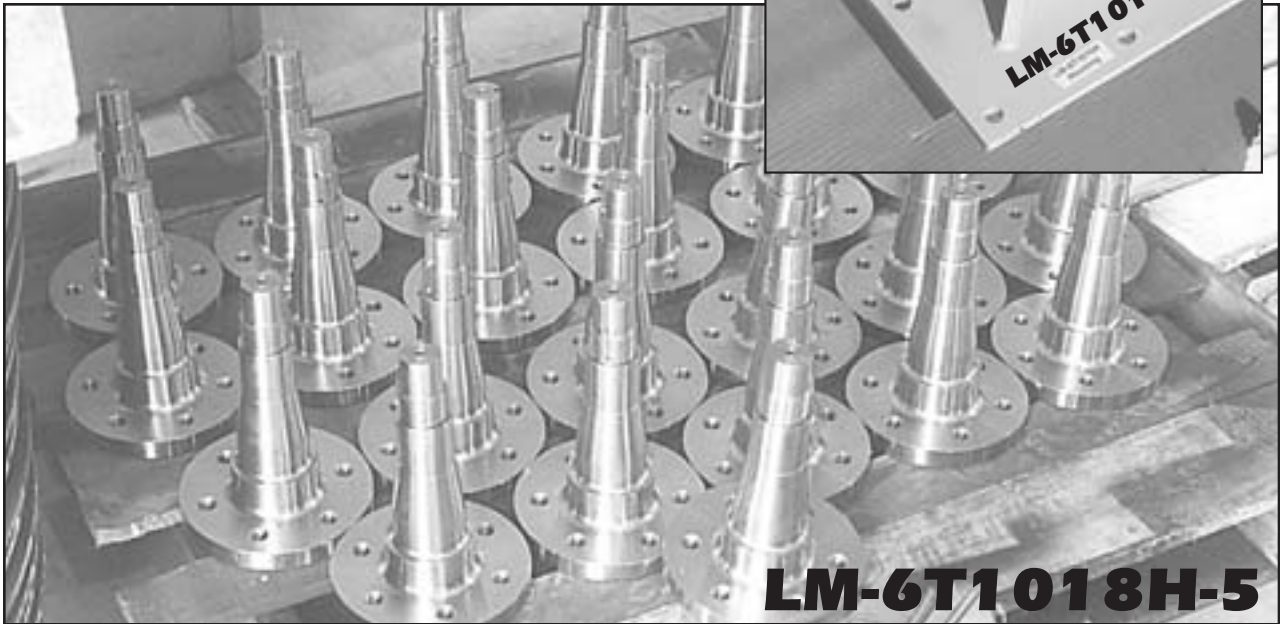

Replacement parts for: **TIGER Mowing Equipment**

Can't find what you need? Call and Ask! We may be able to find it for you.

SPINDLES & SPINDLE HOUSINGS OR COMPLETE UNITS

MOWERS

LM-6T1018H-5