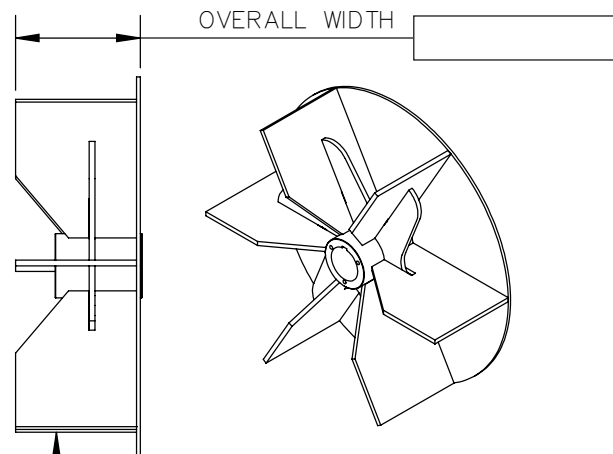

### FANS WITH BACK PLATES

CIRCLE DESIRED FAN ROTATION: CLOCKWISE / COUNTER-CLOCKWISE (SEE LEFT DIAGRAM)

CIRCLE SHAFT SIZE  
2.188" OR 2.250"

BACK PLATES ARE .250"  
MILD STEEL

6 VANES MANUFACTURED FROM  
3/8" ABRASION RESISTANT STEEL

\*\*\*KEY SIZE FOR EITHER SHAFT SIZE IS 1/2"\*\*\*

ORIGINAL MANUFACTURER AND PART NUMBER (IF AVAILABLE): \_\_\_\_\_

### FANS WITHOUT BACK PLATES

CIRCLE DESIRED FAN ROTATION: CLOCKWISE / COUNTER-CLOCKWISE (SEE LEFT DIAGRAM)

CIRCLE SHAFT SIZE  
2.188" OR 2.250"

6 VANES MANUFACTURED FROM  
3/8" ABRASION RESISTANT STEEL

\*\*\*KEY SIZE FOR EITHER SHAFT SIZE IS 1/2"\*\*\*