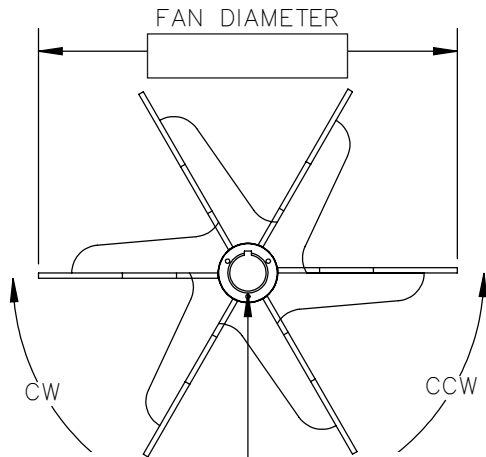

### FANS WITH BACK PLATES

CIRCLE DESIRED FAN ROTATION: CLOCKWISE / COUNTER-CLOCKWISE (SEE LEFT DIAGRAM)

CIRCLE SHAFT SIZE  
2.188" OR 2.250"

BACK PLATES ARE .250"  
MILD STEEL

6 VANES MANUFACTURED FROM  
3/8" ABRASION RESISTANT STEEL

\*\*\*KEY SIZE FOR EITHER SHAFT SIZE IS 1/2"\*\*\*

ORIGINAL MANUFACTURER AND PART NUMBER (IF AVAILABLE): \_\_\_\_\_

### FANS WITHOUT BACK PLATES

CIRCLE DESIRED FAN ROTATION: CLOCKWISE / COUNTER-CLOCKWISE (SEE LEFT DIAGRAM)

CIRCLE SHAFT SIZE  
2.188" OR 2.250"

6 VANES MANUFACTURED FROM  
3/8" ABRASION RESISTANT STEEL

\*\*\*KEY SIZE FOR EITHER SHAFT SIZE IS 1/2"\*\*\*