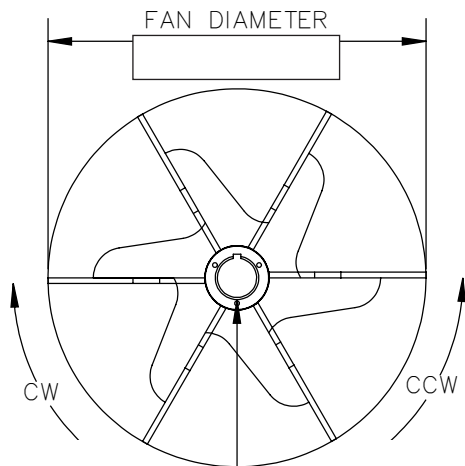

### FANS WITH BACK PLATES

CIRCLE DESIRED FAN ROTATION: CLOCKWISE / COUNTER-CLOCKWISE (SEE LEFT DIAGRAM)

CIRCLE SHAFT SIZE  
2.188" OR 2.250"

BACK PLATES ARE .250"  
MILD STEEL

6 VANES MANUFACTURED FROM  
3/8" ABRASION RESISTANT STEEL

\*\*\*KEY SIZE FOR EITHER SHAFT SIZE IS 1/2"\*\*\*

ORIGINAL MANUFACTURER AND PART NUMBER (IF AVAILABLE): \_\_\_\_\_

### FANS WITHOUT BACK PLATES

CIRCLE DESIRED FAN ROTATION: CLOCKWISE / COUNTER-CLOCKWISE (SEE LEFT DIAGRAM)

CIRCLE SHAFT SIZE  
2.188" OR 2.250"

6 VANES MANUFACTURED FROM  
3/8" ABRASION RESISTANT STEEL

\*\*\*KEY SIZE FOR EITHER SHAFT SIZE IS 1/2"\*\*\*