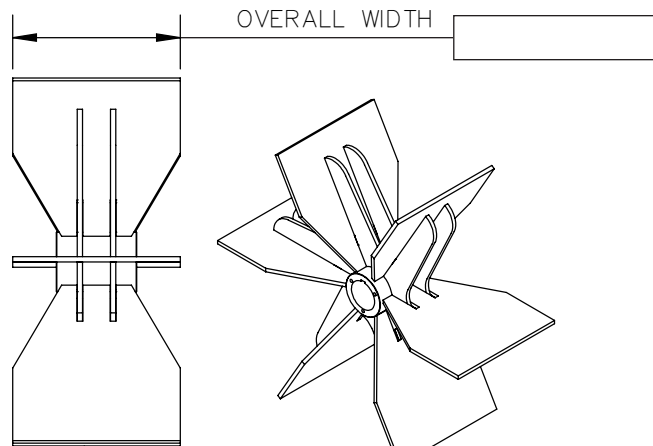

### FANS WITH BACK PLATES

CIRCLE DESIRED FAN ROTATION: CLOCKWISE / COUNTER-CLOCKWISE (SEE LEFT DIAGRAM)

CIRCLE SHAFT SIZE  
2.188" OR 2.250"

BACK PLATES ARE .250"  
MILD STEEL

6 VANES MANUFACTURED FROM  
3/8" ABRASION RESISTANT STEEL

\*\*\*KEY SIZE FOR EITHER SHAFT SIZE IS 1/2"\*\*\*

ORIGINAL MANUFACTURER AND PART NUMBER (IF AVAILABLE): \_\_\_\_\_

### FANS WITHOUT BACK PLATES

CIRCLE DESIRED FAN ROTATION: CLOCKWISE / COUNTER-CLOCKWISE (SEE LEFT DIAGRAM)

CIRCLE SHAFT SIZE  
2.188" OR 2.250"

6 VANES MANUFACTURED FROM  
3/8" ABRASION RESISTANT STEEL

\*\*\*KEY SIZE FOR EITHER SHAFT SIZE IS 1/2"\*\*\*